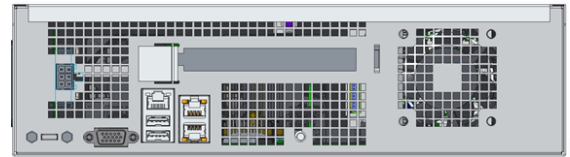

## CRS-SAV4BAY

### Key Features

- Storage server supports AMD EPYC™ 3251 (4 or 8 cores, 16 threads)
- Portable shoebox with 4x 2.5" NVMe Drives (Rack-mount option available)
- (1) PCIe x16 slots with riser card deployment option available